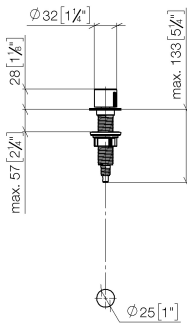

Strainer waste with control handle - Dark Chrome

ELIO

10 712 970

- control for single basin
- including adapter for Bowden cable

Fits ELIO, ENO, MEM, META SQUARE, SYNC and TARA ULTRA

Fits: ELIO, MEM, ENO, SYNC, TARA ULTRA, META SQUARE

	Dark Chrome	10 712 970-19
	Chrome	10 712 970-00
	Brushed Platinum	10 712 970-06
	Platinum	10 712 970-08
	Durabress (23kt Gold)	10 712 970-09
	Brushed Durabress (23kt Gold)	10 712 970-28
	Matte Black	10 712 970-33
	Brushed Champagne (22kt Gold)	10 712 970-46
	Champagne (22kt Gold)	10 712 970-47
	Brushed Chrome	10 712 970-93
	Brushed Dark Platinum	10 712 970-99

10 712 970

mm [inches]

10 712 970

Parts for other
finishes can be found
here: [Chrome](#)